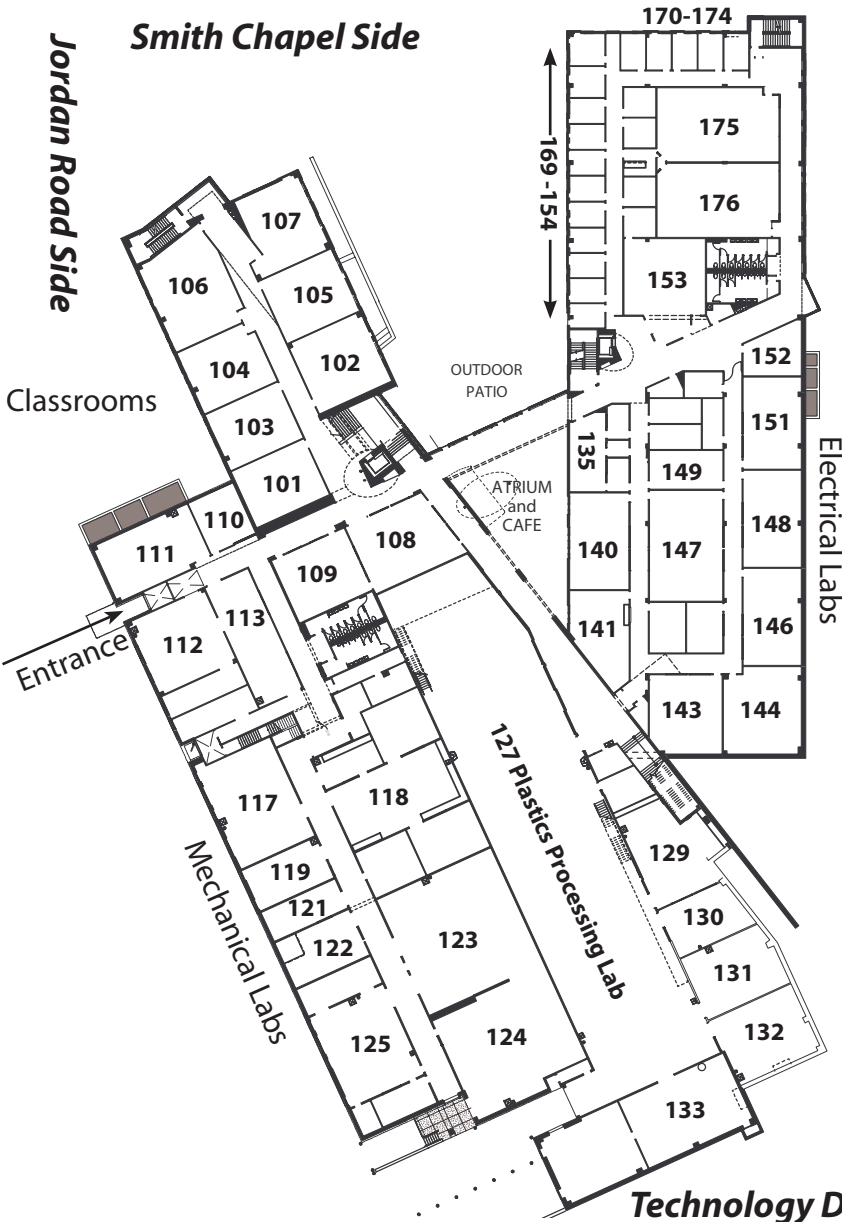

Research and Economic Development Center (REDC)

BASEMENT

Smith Chapel Side

KEY LOCATIONS

Classrooms	001,002
Eng. Computer Classrooms	007-015

FIRST FLOOR

Smith Chapel Side

KEY LOCATIONS

PENNSTATE

Erie The Behrend College

Research and Economic Development Center (REDC)

SECOND FLOOR

KEY LOCATIONS

Classrooms	201-208
Black School of Business Office	281
School of Engineering Office	242

PENNSTATE