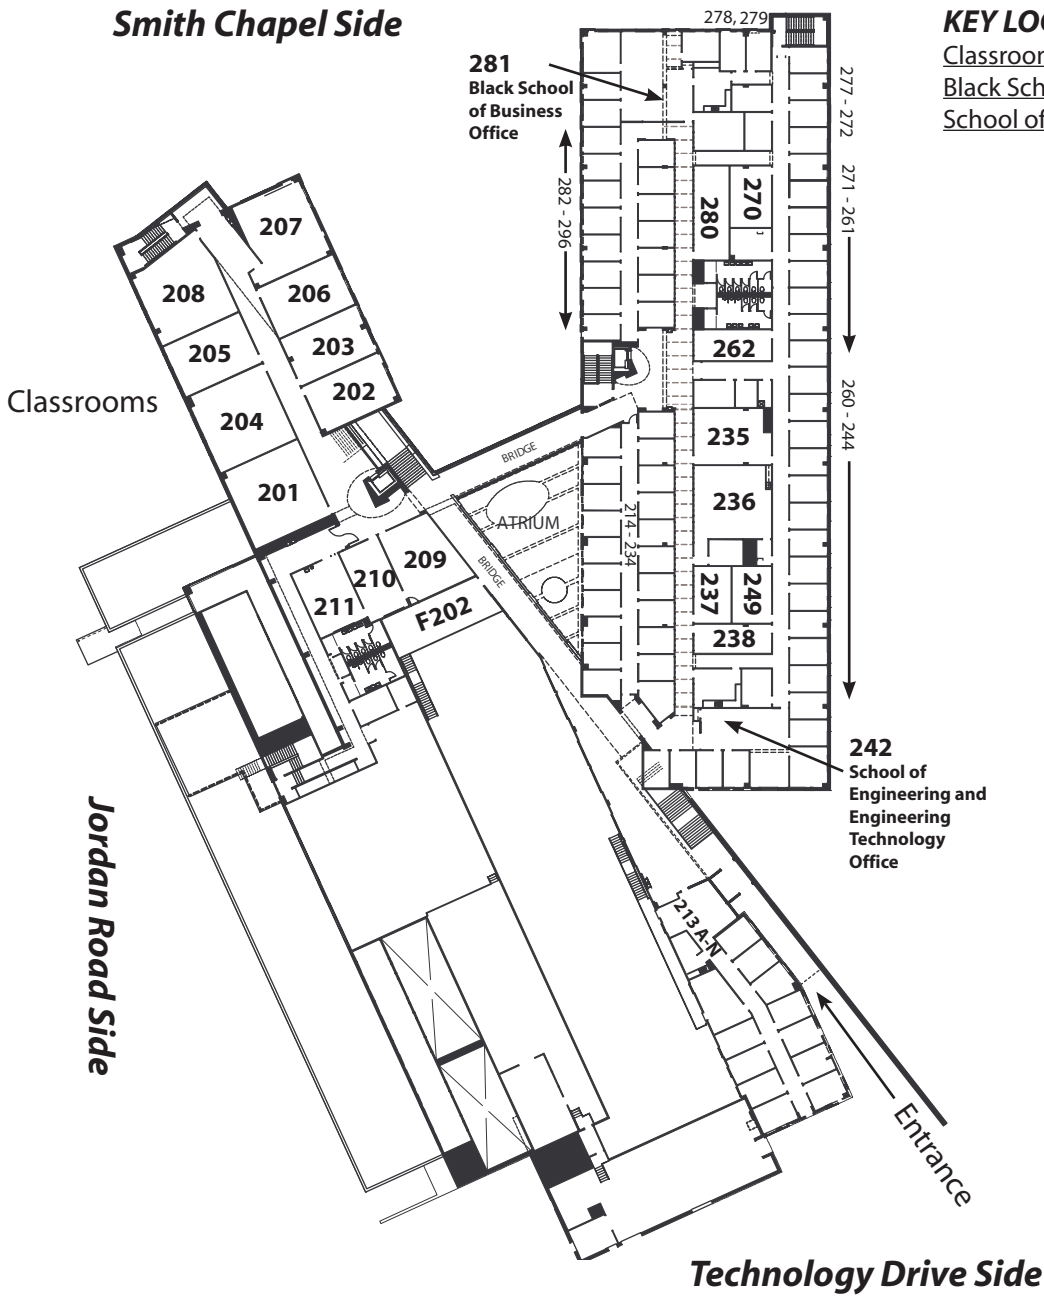

Research and Economic Development Center (REDC)

BASEMENT

Smith Chapel Side

KEY LOCATIONS

Classrooms	001,002
Eng. Computer Classrooms	007-015

FIRST FLOOR

Smith Chapel Side

KEY LOCATIONS

J. Gary Raimy Behavioral Lab	135
Business Computer Lab	153
Classrooms	101-107
Computer Center Help Desk	162
Computer Labs	175,176
Electrical Labs	109,140-152
Mechanical Labs	112,113,117-124
Plastics Processing Labs	127-133

PENNSTATE

Erie The Behrend College

Research and Economic Development Center (REDC)

SECOND FLOOR

KEY LOCATIONS

Classrooms	201-208
Black School of Business Office	281
School of Engineering Office	242

PENNSTATE